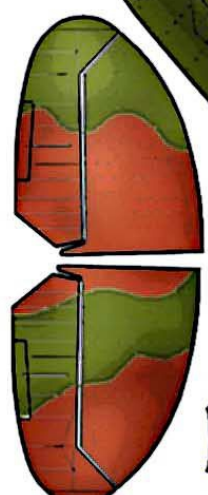

SPITFIRE

WSAM=100%

HERO OF THE BATTLE OF BRITAIN

TAIL
CANOPY

SPINNER

NOSE DISK

PROPELLER
COWLING

CAREFULLY ROLL & SHAPE FUSELAGE BEFORE GLUING

ROLL UPPER SURFACE OF WING

BEND FAIRING UP ALONG DASHED LINE

GLUE WING HERE

GLUE

GLUE

LANDING GEAR

This Spitfire dedicated to my pal, Dave Webster who use'ta fly 'em.

fyn/89
#3 revision /98