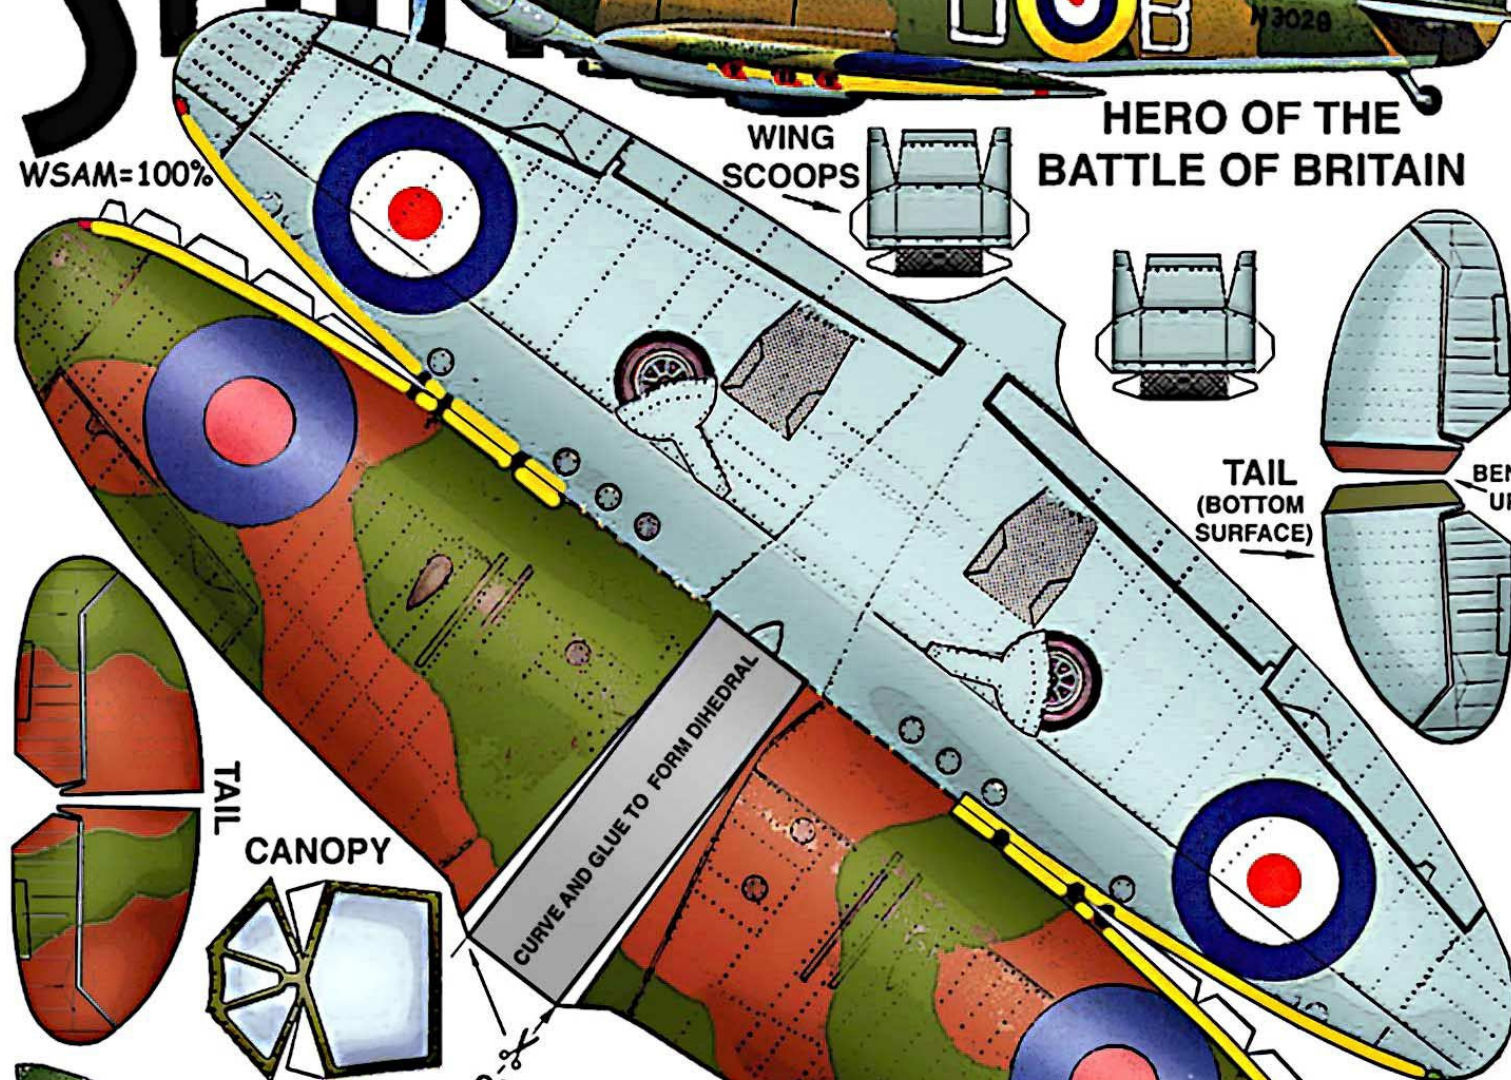

SPITFIRE

WSAM=100%

HERO OF THE BATTLE OF BRITAIN

TAIL
CANOPY

SPINNER

NOSE DISK

PROPELLER
COWLING

CAREFULLY ROLL & SHAPE FUSELAGE BEFORE GLUING

ROLL UPPER SURFACE OF WING

BEND FAIRING UP ALONG DASHED LINE

GLUE WING HERE

GLUE

GLUE

LANDING GEAR

This Spitfire dedicated to my pal, Dave Webster who use'ta fly 'em.

fyn/89
#3 revision /98