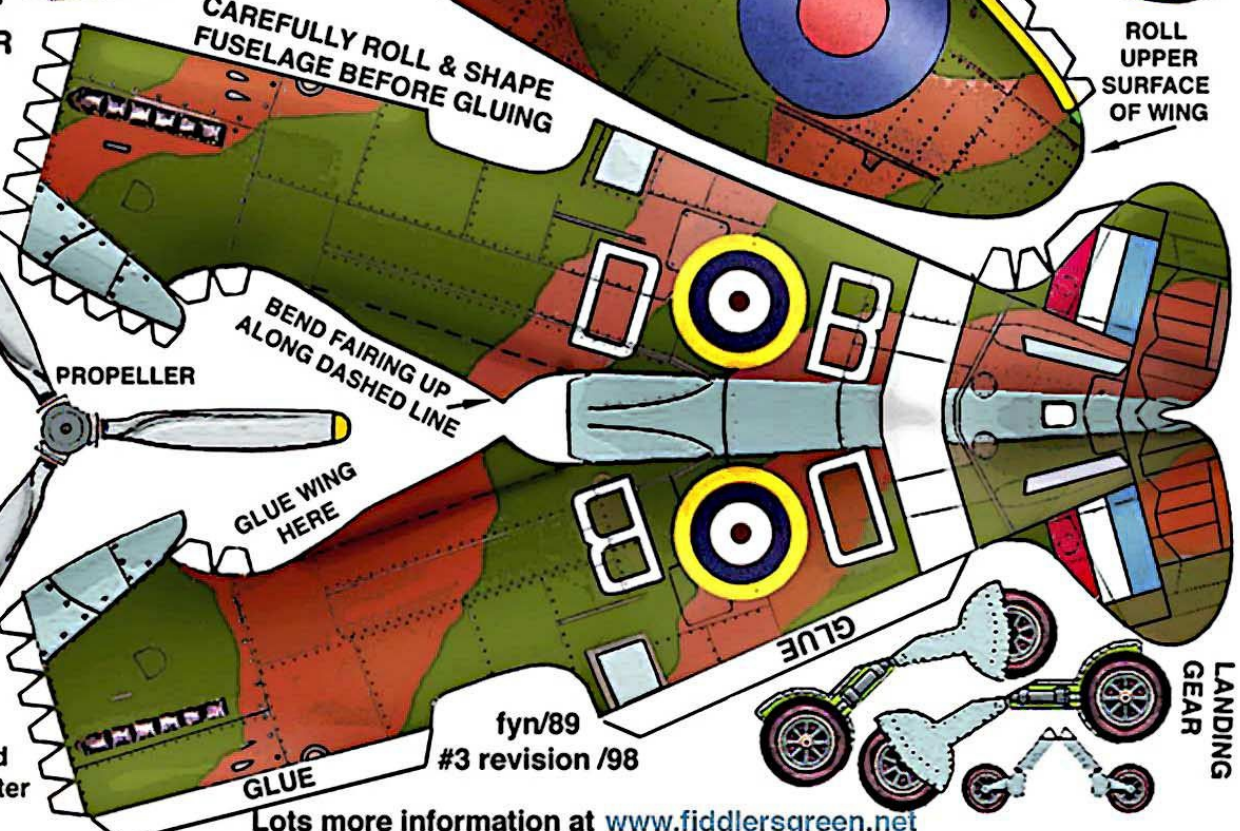

SPITFIRE

WSAM=100%

HERO OF THE BATTLE OF BRITAIN

TAIL
CANOPY

SPINNER

NOSE DISK

PROPELLER
COWLING

CAREFULLY ROLL & SHAPE FUSELAGE BEFORE GLUING

ROLL UPPER SURFACE OF WING

BEND FAIRING UP ALONG DASHED LINE

GLUE WING HERE

GLUE

GLUE

LANDING GEAR

This Spitfire dedicated to my pal, Dave Webster who use'ta fly 'em.

fyn/89
#3 revision /98